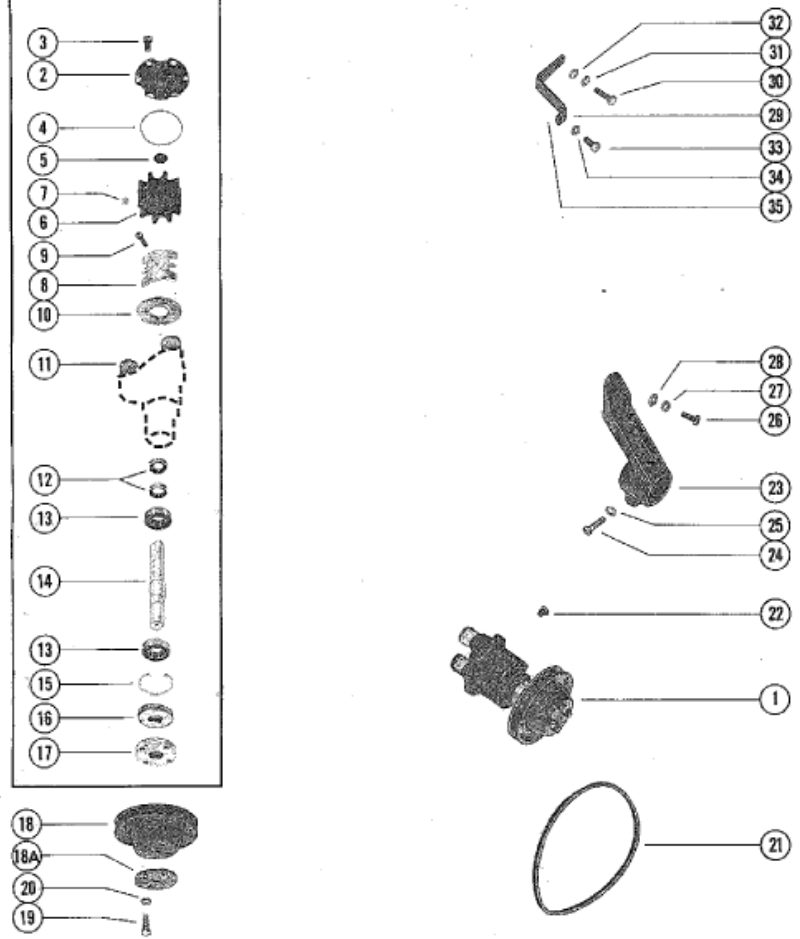

BREAKDOWN OF WATER PUMP

Parts List						
Ref	Class	Part	Description	Qty	Comment	Footnote
1	46	63450A 2	WATER PUMP ASSEMBLY, COMF	1	SERIAL 00000000-04178869	
1	46	73823A 7	WATER PUMP ASSEMBLY, COMF	1	SERIAL 04178870-09999999	
2		59155	COVER, WATER PUMP	1		
3	10	28635	SCREW, WATER PUMP COVE	6		
4	25	59712	"O" RING, WATER PUMP COVE	1		
5	19	59504	PLUG, IMPELLER	1		
6	47	59362A 1	IMPELLER ASSEMBLY	1		
7	28	56662	KEY, IMPELLER DRIVE	2		
8		59363A 1	CAM SEGMENT ASSEMBLY, W	1		
9	10	60777	SCREW, CAM SEGMENT ATTAI	1		
10		59503	WEAR PLATE	1		
11	23	47511	SLEEVE, WATER PUMP COVE	2		
12	26	23300	OIL SEAL, WATER PUMP SHAF	2		
13	30	20861	BALL BEARING, WATER PUMP	2	SERIAL 00000000-04178869	
13	30	72961	BALL BEARING, WATER PUMP	2	SERIAL 04178870-09999999	
14		59501	SHAFT, WATER PUMP	1		
15	53	23720	RING, SNAP - BALL BEARING R	1		
16	26	59564	OIL SEAL, WATER PUMP SHAF	1	SERIAL 00000000-04178869	
16	26	72785	OIL SEAL, WATER PUMP SHAF	1	SERIAL 04178870-09999999	
17		47530	HUB, WATER PUMP PULLEY	1		
18		59762	PULLEY, WATER PUMP	1	SERIAL 00000000-04501640	
18		73798	PULLEY, WATER PUMP	1	SERIAL 04501641-09999999	
18A		58265	CLAMP RING, WATER PUMP PUL	1	SERIAL 04501641-09999999	
19	10	20705	SCREW, PULLEY TO WATER PU	4	SERIAL 00000000-04501640	
19	10	33524	SCREW, PULLEY TO WATER PU	4	SERIAL 04501641-09999999	
20	13	39107	LOCKWASHER, WATER PUMP P	4		
21	57	39756	BELT, WATER PUMP	1	SERIAL 00000000-04501640	
21	57	74271	BELT, WATER PUMP	1	SERIAL 04501641-09999999	
22	22	32802	PLUG, PIPE - WATER PUMP	1		
23		47489	BRACKET, WATER PUMP	1		
24	10	34354	SCREW, WATER PUMP BRACKE	1		
25	13	35048	LOCKWASHER, WATER PUMP B	1		
26	10	48948	SCREW, WATER PUMP BRACKE	1		
26	10	47461	SCREW, WATER PUMP BRACKE	1		
27	13	32993	LOCKWAHER, WATER PUMP BR	2		
28	12	30315	WASHER, WATER PUMP BRACK	1		
29		47544	BRACE, WATER PUMP ADJUSTI	1		
30	10	34353	SCREW, ADJUSTING BRACE TO	1		
31	13	35048	LOCKWASHER, ADJUSTING BRA	1		
32	12	20572	WASHER, ADJUSTING BRACE S	1		
32	10	26785	SCREW, ADJUSTING BRACE TO	1		